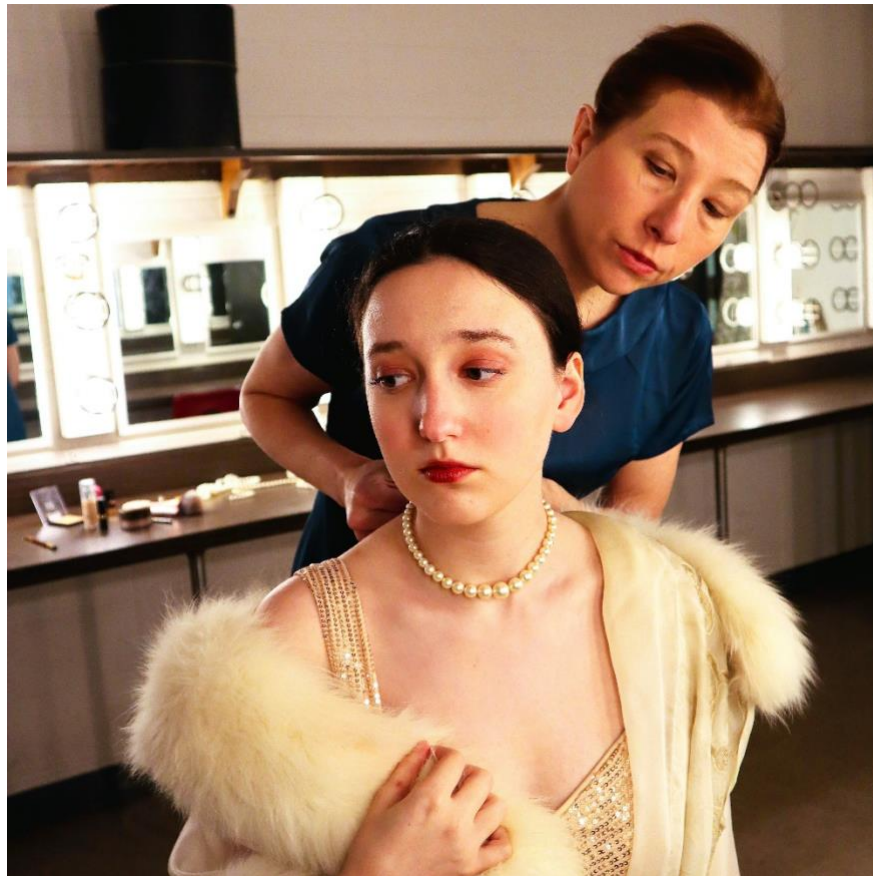

Chicago, IL— The Beverly Theatre Guild (BTG) is thrilled to present a fabulous production of *Gypsy-A Musical Fable* to the stage of the Baer Theater at Morgan Park Academy on May 2-4, 2025. *Gypsy* is the classic Broadway musical that follows the relentless stage mother Rose as she pushes her daughters, June and Louise, toward stardom in the 1920s and 1930s vaudeville circuit. When June leaves to escape her mother's control, Rose turns her attention to the shy and overlooked Louise, who eventually finds fame as the glamorous burlesque star Gypsy Rose Lee. The show explores themes of ambition, sacrifice, and mother-daughter relationships, featuring iconic songs like "Everything's Coming Up Roses" and "Rose's Turn."

Veteran director Patrick Tierney, hailing from Chicago's Rogers Park neighborhood, will lead this highly anticipated production. The grand finale of BTG's 2024-25 season is a collaborative effort, co-produced by Katy Duffy Regalado of Mt. Greenwood and Joe Mackinac of Orland Park. Audiences can expect dazzling stage numbers, brought to life through the expert choreography of Sarah Beth Lipsman from Uptown. A hallmark of BTG productions is its dedication to live orchestration, and this tradition will be elevated by the combined talents of seasoned Music Directors Sharon Mason of Ashburn and Michael Barr-Schinzel of Beverly.

With the dynamic storytelling of Rose, June, and Louise’s journey, this production features an astonishing 130+ costume changes, creating a dazzling visual spectacle to complement the show’s stunning musical orchestrations. Get ready for a true Broadway-style experience—right here in Chicago!

Photo 4: Herbie and Rose share a quiet moment in a dressing room. Scott Sowinski as Herbie, Erin Fitzpatrick as Rose.
Photo credit: Camilla Joe-O'Keefe

Photo 5: Mama Rose helps Gypsy with finishing touches before her next number. Erin Fitzpatrick as Rose, Joelle Singer Jensen as Gypsy. Photo credit: Camilla Joe-O'Keefe